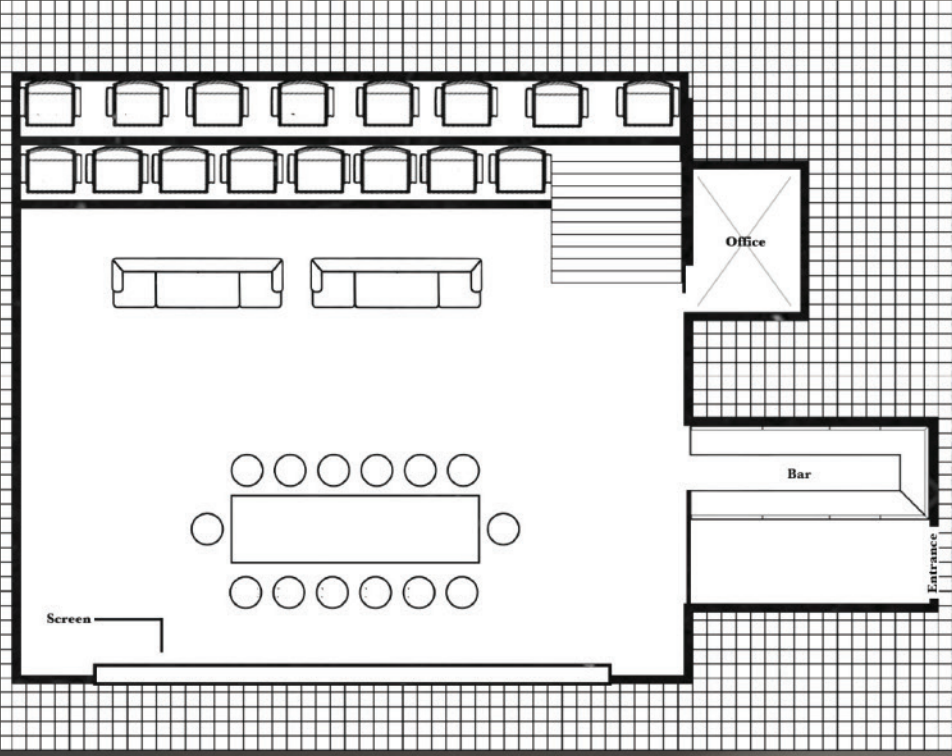

*For any special menu request
please advise us in advance and we will cater your needs.*

FLOOR PLAN

Cinema 1 (Private Booking)

Max Capacity 50 pax.

Cinema 2 (Public Setting)

Max Capacity 36 pax.

Meeting Room