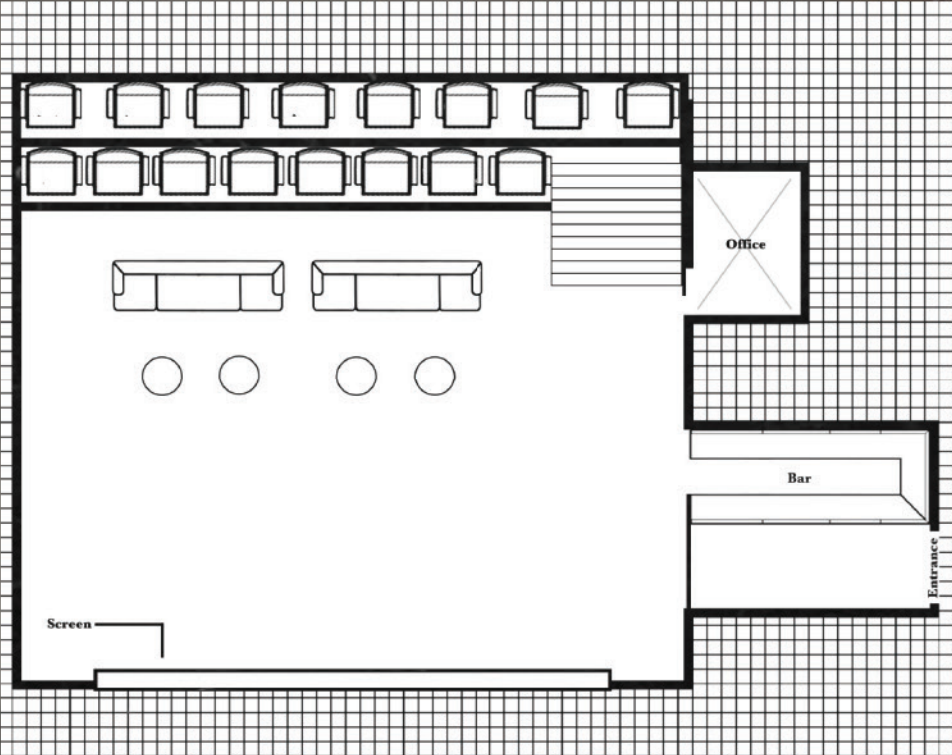

*For any special menu request
please advise us in advance and we will cater your needs.*

FLOOR PLAN

Cinema 1 (Private Booking)

Max Capacity 50 pax.

Cinema 2 (Public Setting)

Max Capacity 36 pax.

Meeting Room