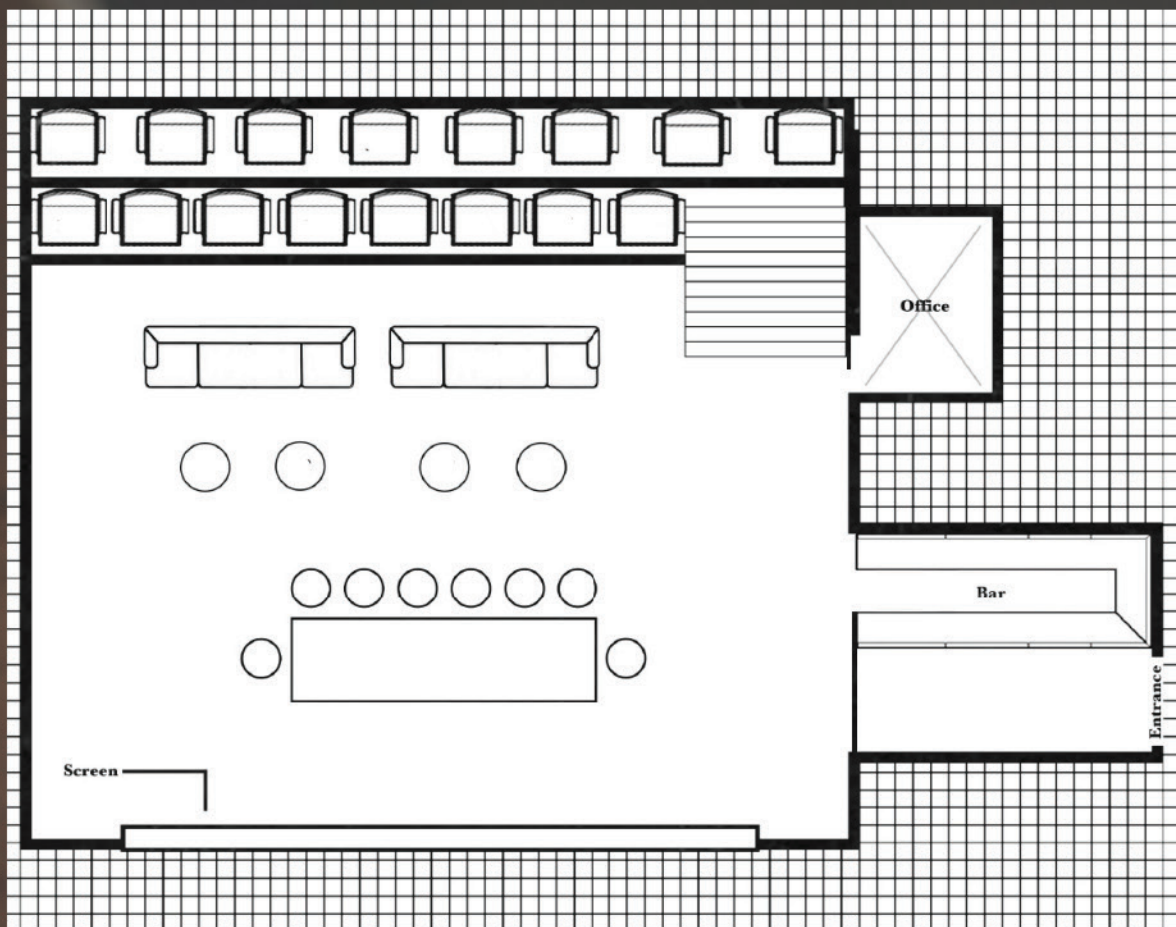

*For any special menu request
please advise us in advance and we will cater your needs.*

FLOOR PLAN

Cinema 1 (Private Booking)

Max Capacity 50 pax.

Cinema 2 (Public Setting)

Max Capacity 36 pax.

Meeting Room